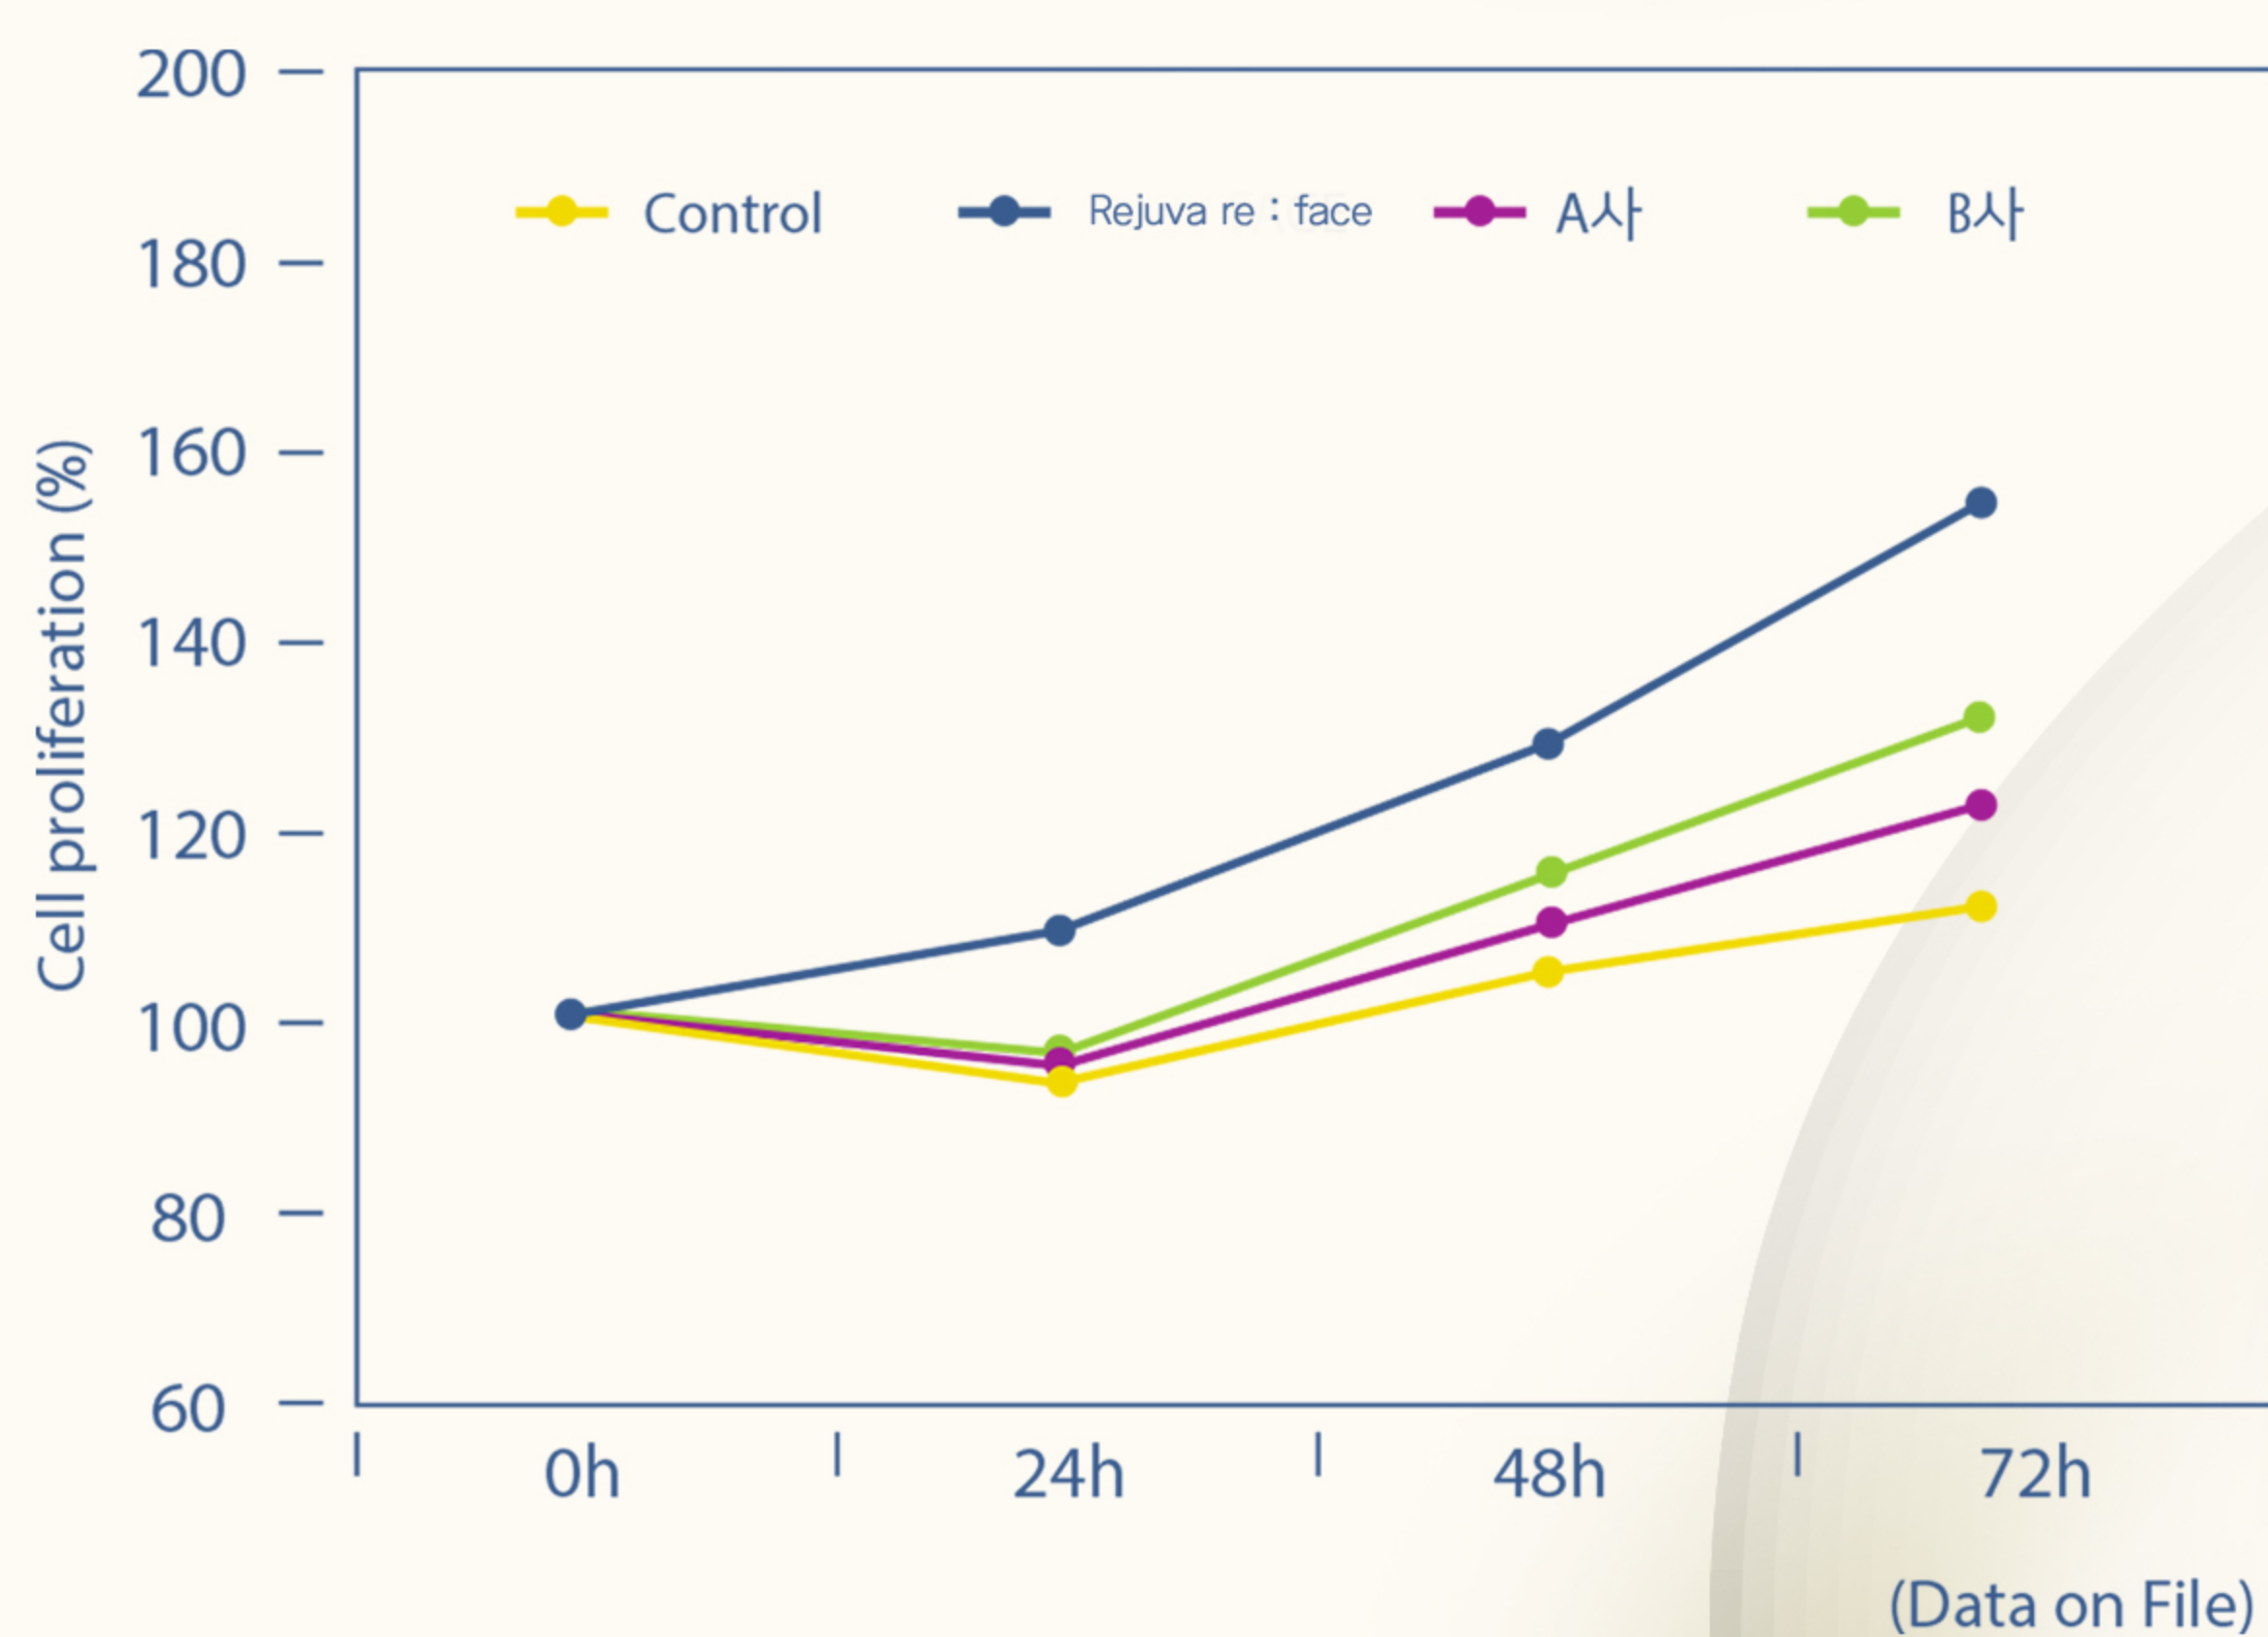

## Rejuva re : face's power of skin regeneration

The results confirmation of cells' recovering speed after scratching cells' surface show that Rejuva re : face has a great effect on cells regeneration.